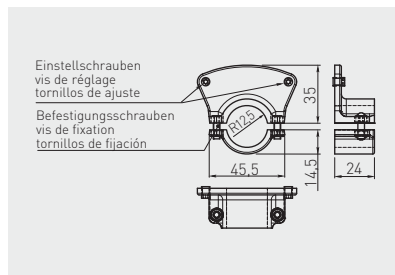

Verbinder WP-15
Raccord WP-15
Conector WP-15

MR-WP-15-KPL	25	Chrom / chrome / cromado	ZnAl