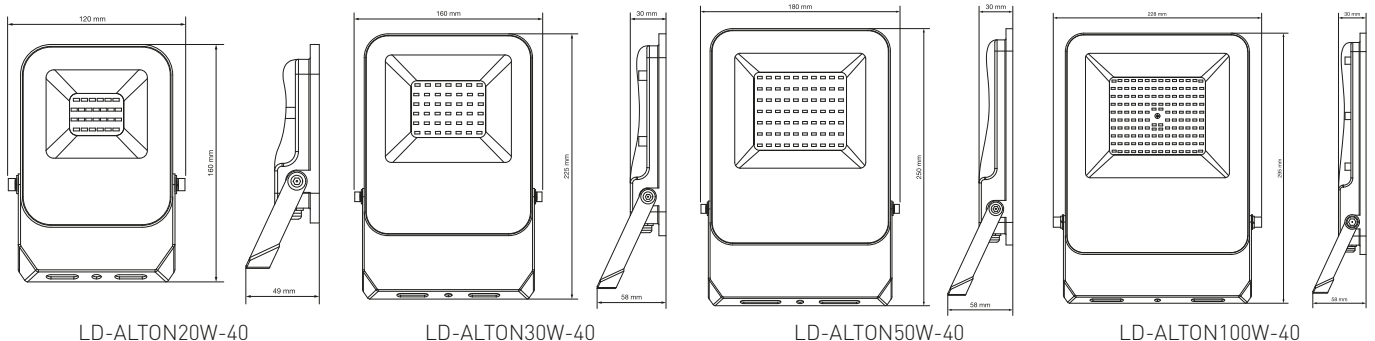

ALTON

LD-ALTON20W-40

LD-ALTON30W-40

LD-ALTON50W-40

LD-ALTON100W-40

LD-ALTON20W-40	20 W	2000 lm	350g	5902801404177
LD-ALTON30W-40	30 W	3000 lm	370g	5902801404191
LD-ALTON50W-40	50 W	5000 lm	750g	5902801404221
LD-ALTON100W-40	100 W	10000 lm	1200g	5902801404108