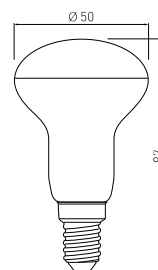

3 years warranty

LED

E14

6 W

LD-R5060W-30

6,0 W

6,0 W = 43 W

F

52 mA

● 3000 K

520 lm

28 g

5901867113467

LD-R5060W-40

6,0 W = 42 W

● 4000 K

500 lm

5902801215872