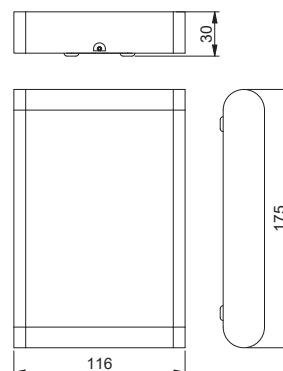

LD-VALLA8W-40

LD-VALLA12W-40

LD-VALLA8W-40	8 W	640 lm	395 g	5902801205613
LD-VALLA12W-40	12 W	960 lm	555 g	5902801203299

LD-VALLA8W-40

LD-VALLA12W-40