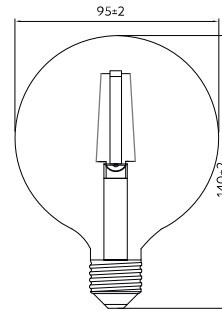

NEW

3 years warranty

LED
E27
8 W

G95

LD-G95FP8-18	8,0 W	8,0 W = 39 W	-	70 mA	1800 K	450 lm	150 g	5902801393358
LD-G95FPE8-30		8,0 W = 55 W	F		2700 K	720 lm		5902801328800

220-240 V 50-60 Hz, PF > 0,5, CRI ≥ 80, 360°, 40 000h, ON/OFF x10000, <0,1s, Hg 0,0mg, EAC, CE, UK CA, and other certification icons.