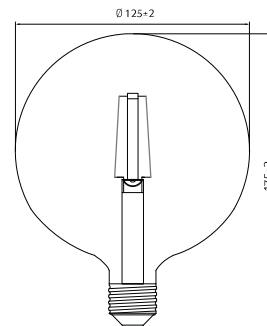

G125

LD-G125FP8-18	8,0 W	8,0 W = 39 W	-	70 mA	1800 K	450 lm	250 g	5902801398100
LD-G125FPE8-30		8,0 W = 55 W	F		2700 K	720 lm		5902801359293

220-240 V 50-60 Hz, PF > 0,5, CRI ≥ 80, 360°, 40 000h, ON/OFF x10000, <0,1s, Hg 0,0mg, EAC, CE, UK CA, and other certification icons.