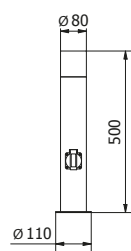

OS-LARGP40G-30
OS-LARGP40P-30
OS-LARGP36G-30